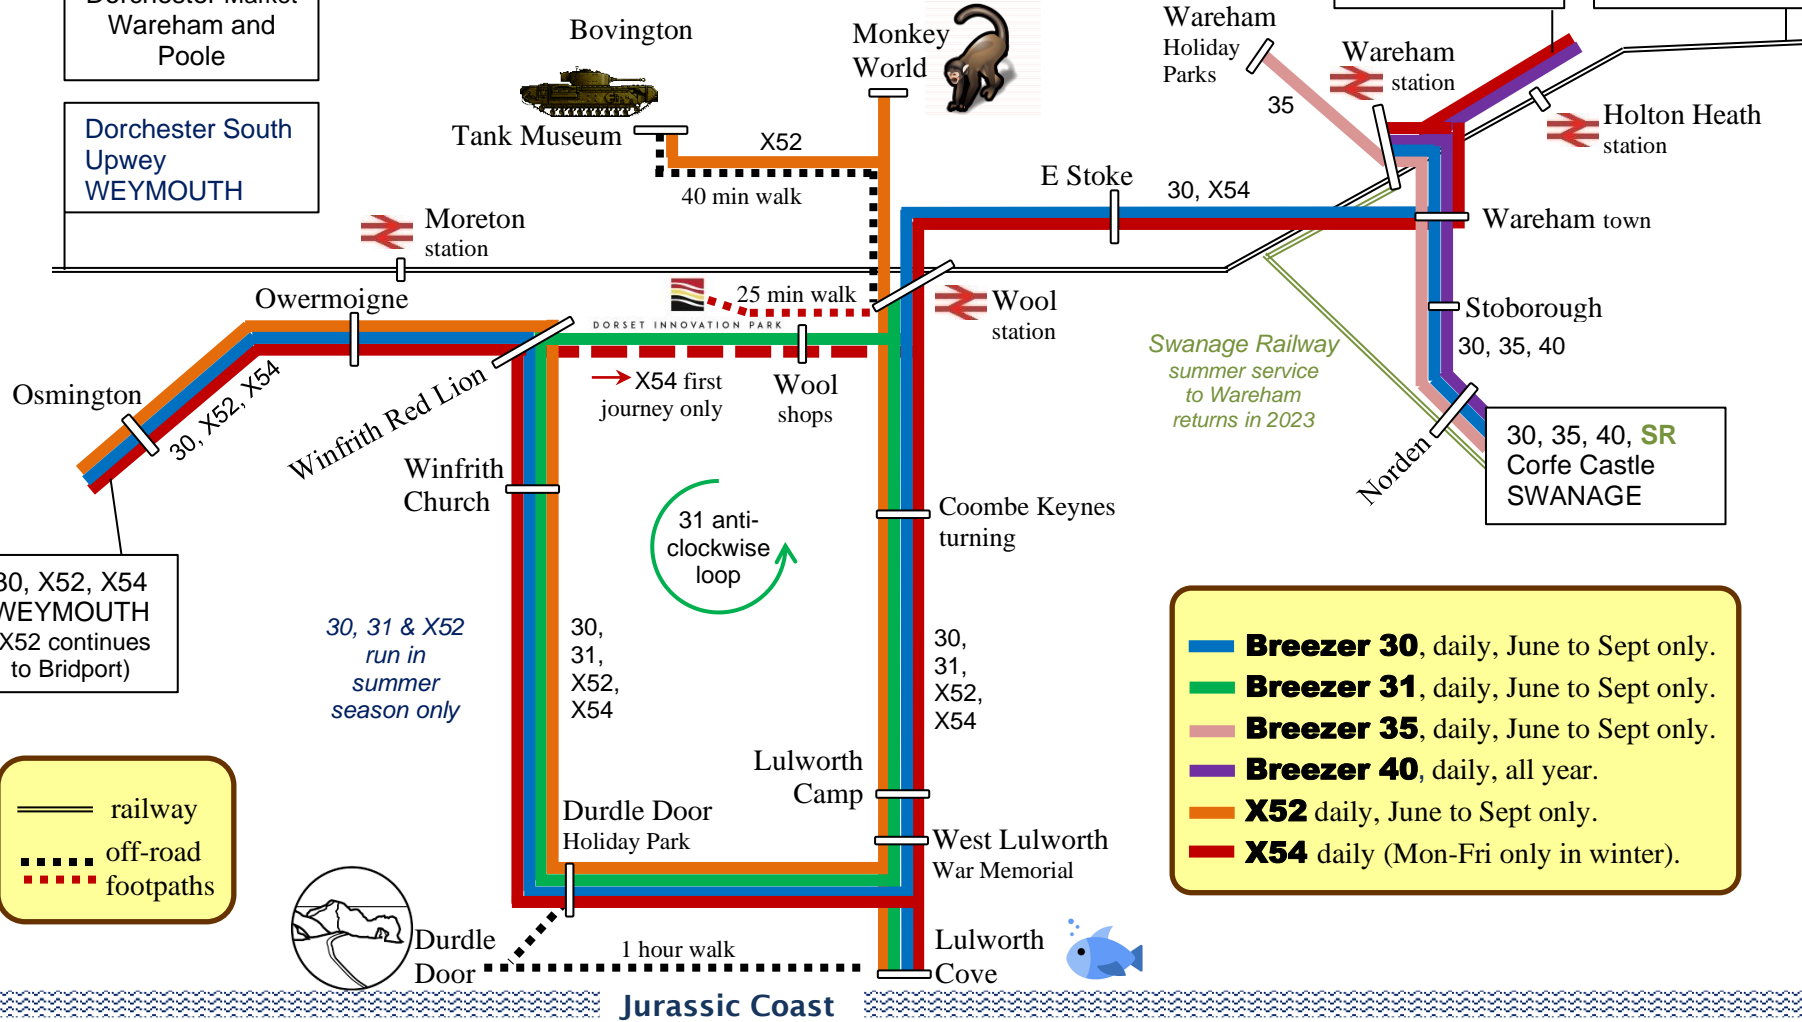

WOOL, BOVINGTON & LULWORTH BUS and RAIL MAP 2022-23

Not shown:
Weekly Ring & Ride services to Dorchester Market Wareham and Poole

Dorchester South Upwey
WEYMOUTH

40, X54
Lychett Minster
POOLE

Bournemouth
Southampton
LONDON

30, X52, X54
WEYMOUTH
(X52 continues to Bridport)

30, 31 & X52
run in summer season only

→ X54 first journey only

31 anti-clockwise loop

30, 31, X52, X54

30, 31, X52, X54

30, 35, 40, **SR**
Corfe Castle
SWANAGE

- **Breezer 30**, daily, June to Sept only.
- **Breezer 31**, daily, June to Sept only.
- **Breezer 35**, daily, June to Sept only.
- **Breezer 40**, daily, all year.
- **X52** daily, June to Sept only.
- **X54** daily (Mon-Fri only in winter).

railway
 off-road
 footpaths

Not all bus stops shown.

Published by Friends of Wool Station, May 2022

woolfarer@tiscali.co.uk