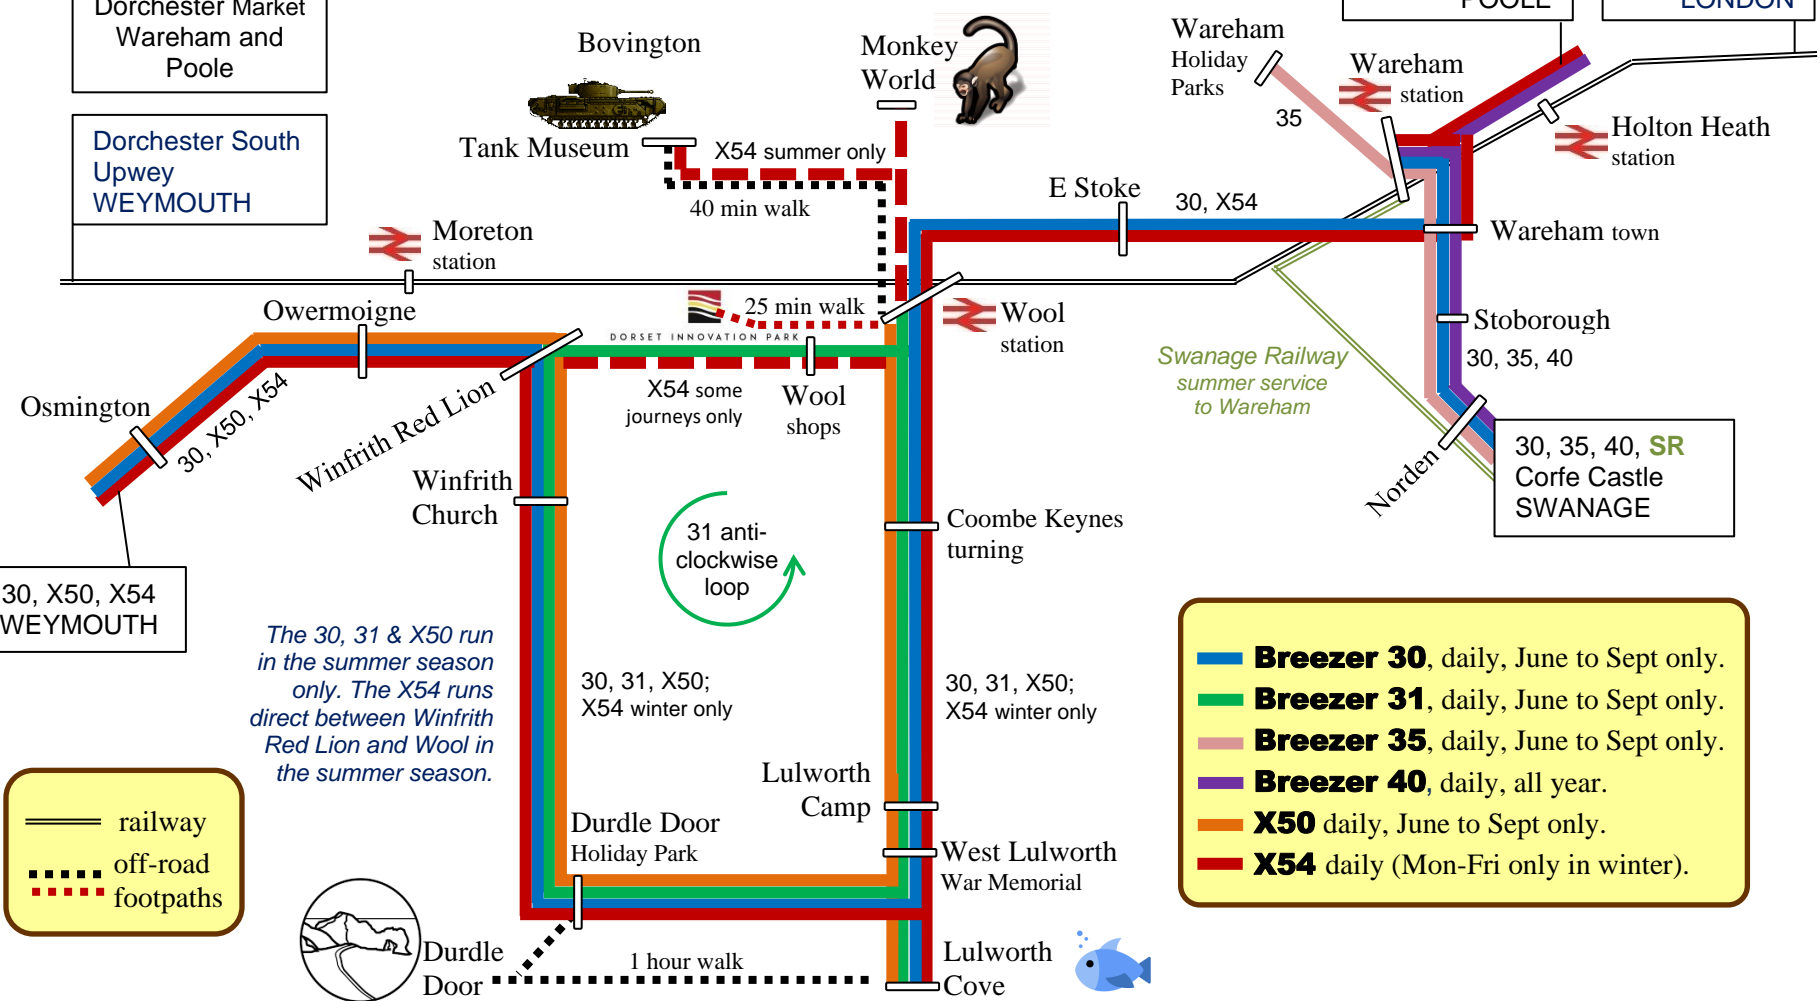

WOOL, BOVINGTON & LULWORTH BUS and RAIL MAP 2023-24

Not shown:
Weekly Ring & Ride services to Dorchester Market Wareham and Poole

Dorchester South Upwey WEYMOUTH

40, X54
Lychett Minster POOLE

Bournemouth Southampton LONDON

30, X50, X54
WEYMOUTH

The 30, 31 & X50 run in the summer season only. The X54 runs direct between Winfrith Red Lion and Wool in the summer season.

— railway
- - - off-road
- . - . footpaths

- **Breezer 30**, daily, June to Sept only.
- **Breezer 31**, daily, June to Sept only.
- **Breezer 35**, daily, June to Sept only.
- **Breezer 40**, daily, all year.
- **X50** daily, June to Sept only.
- **X54** daily (Mon-Fri only in winter).

Jurassic Coast

Not all bus stops shown.

Published by Friends of Wool Station, Sept 2023

woolfarer@tiscali.co.uk