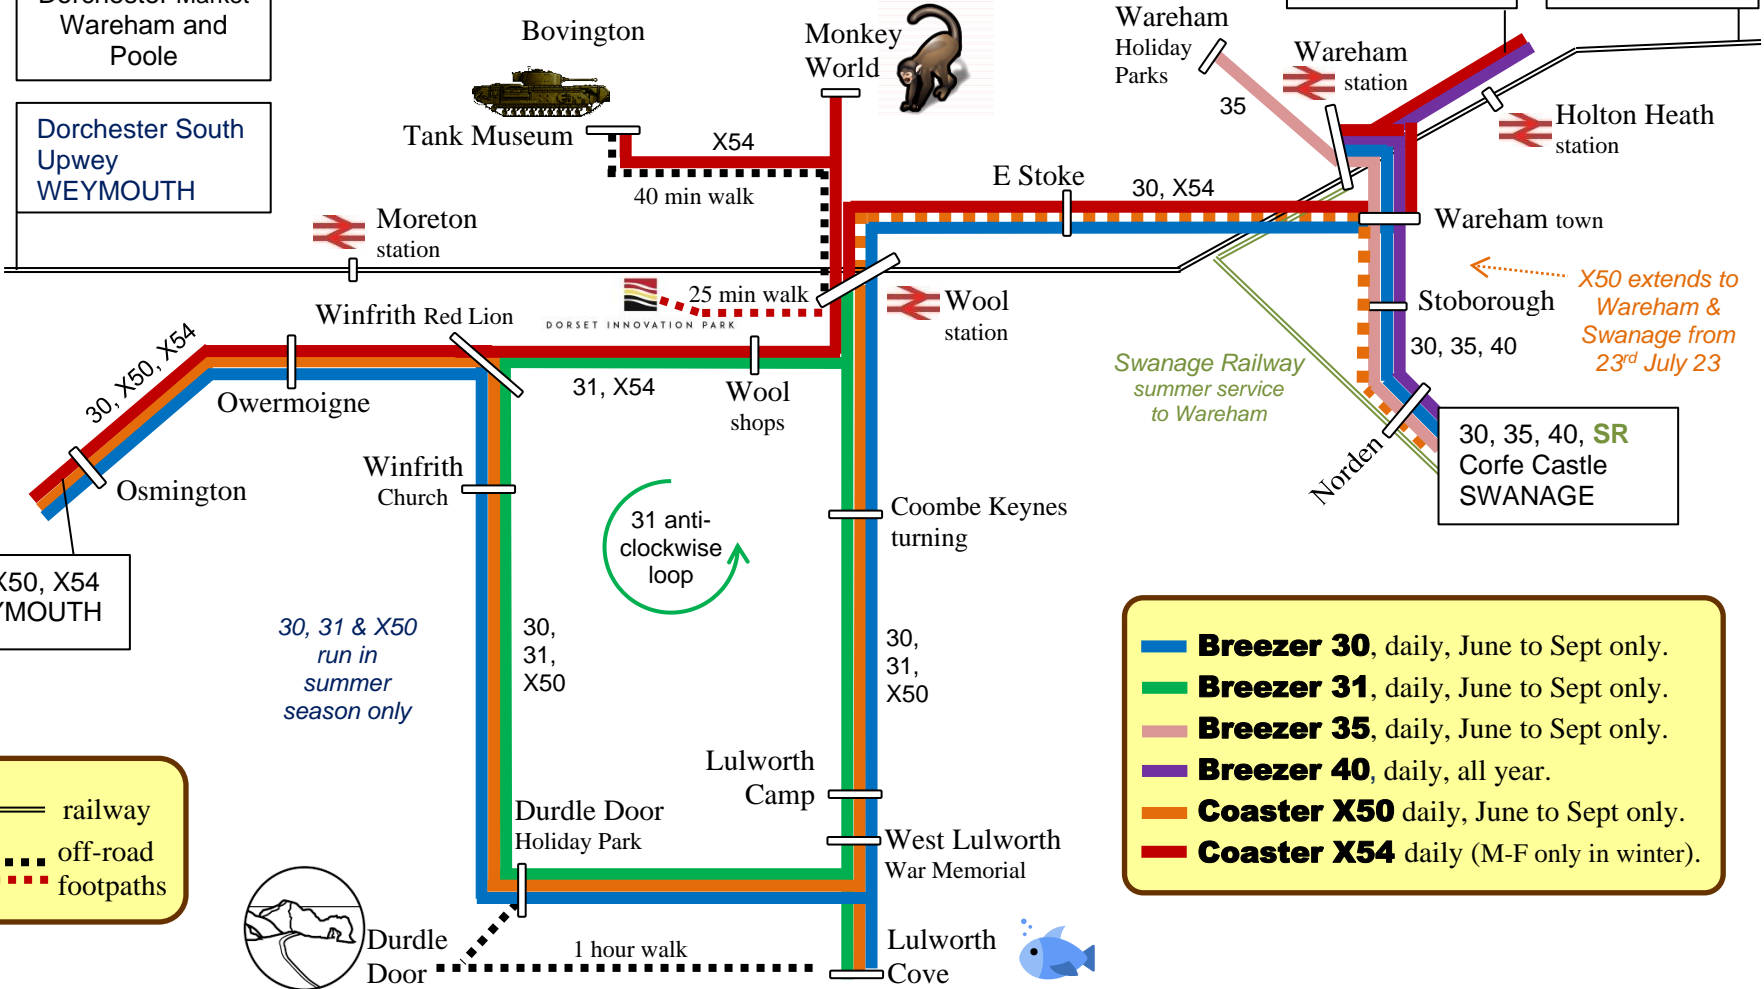

# WOOL, BOVINGTON & LULWORTH BUS and RAIL MAP 2023-24

*Not shown:*  
Weekly Ring & Ride services to Dorchester Market Wareham and Poole

Dorchester South Upwey  
**WEYMOUTH**

40, X54  
Lychett Minster  
**POOLE**

Bournemouth  
Southampton  
**LONDON**

30, X50, X54  
**WEYMOUTH**

30, 31 & X50  
run in  
summer  
season only

— railway  
- - - off-road  
· · · footpaths

**Breezer 30**, daily, June to Sept only.  
**Breezer 31**, daily, June to Sept only.  
**Breezer 35**, daily, June to Sept only.  
**Breezer 40**, daily, all year.  
**Coaster X50** daily, June to Sept only.  
**Coaster X54** daily (M-F only in winter).

Not all bus stops shown.

Published by Friends of Wool Station, June 2023

woolfarer@tiscali.co.uk